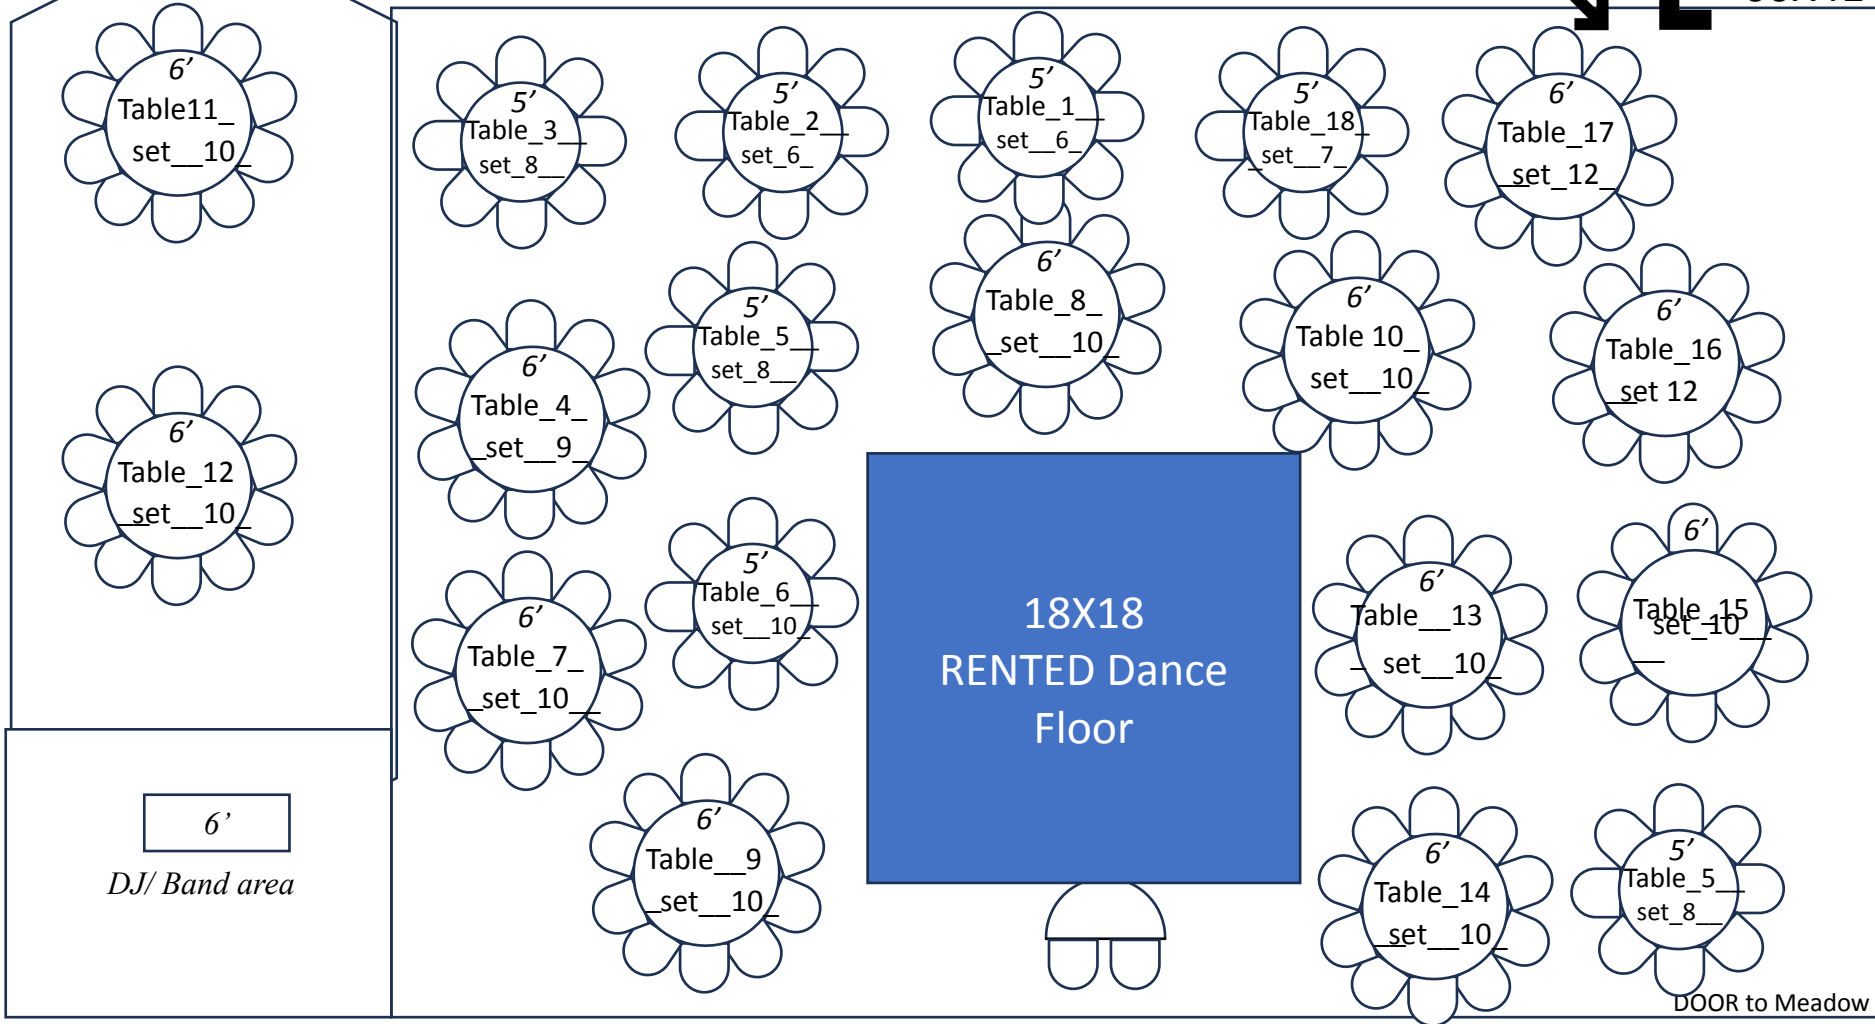

SAMPLE Floorplan with Center Dance Floor

Upper Terrace

Gazebo
(not to scale)

Haley Mansion Terrace Tent

60X41

Scale: 1/8" = 1'